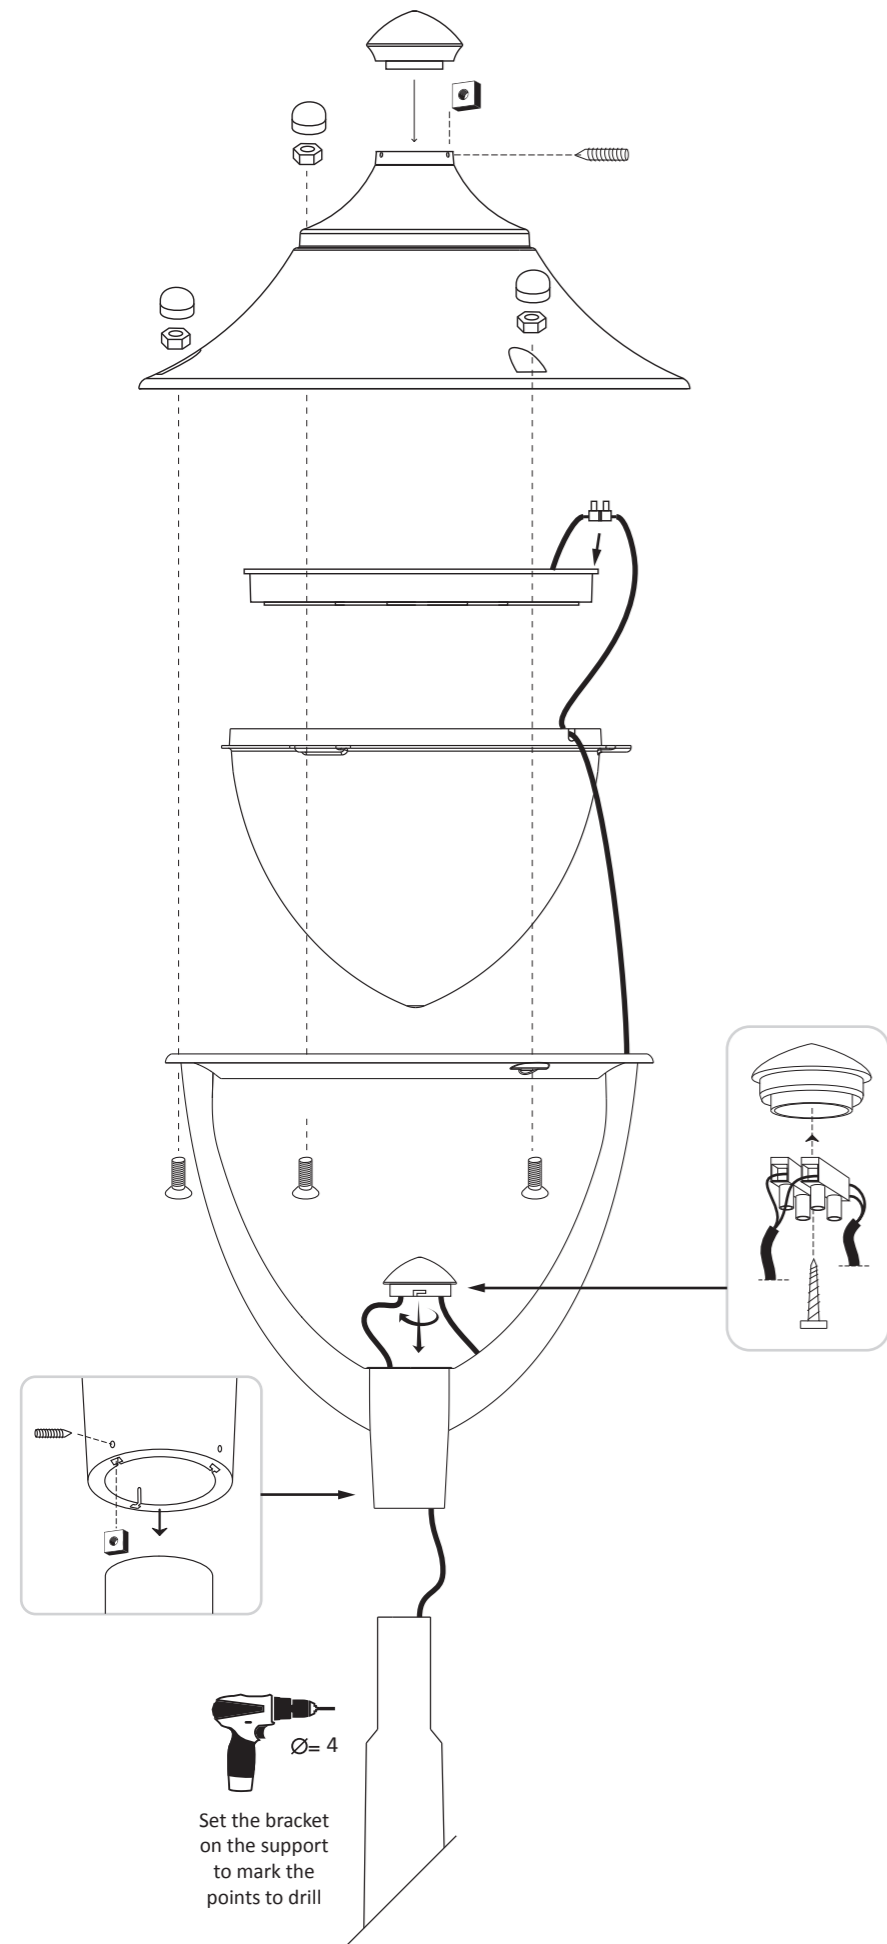

MODEL:
Beppe 500 LED

MODEL:
Vivi400 LED - Vivi500 LED
Ecovivi400 LED

MODEL:
Lot Gino - Lot Remo
Lot Vivi - Lot Ecovivi

MODEL:
Ecovivi500 LED

[WARRANTY] Fumagalli products are CE marked. Declaration CE of conformity available at www.fumagalli.it/company. The warranty of Fumagalli product is of 1 year. In case of evident manufacturing faults, Fumagalli Srl according to his unquestionable judgement, will proceed to the fixation or the replacement. This warranty does not cover any cost neither regarding the transport, nor the uninstillation, nor the re-instillation, nor the dismantlement of the material.