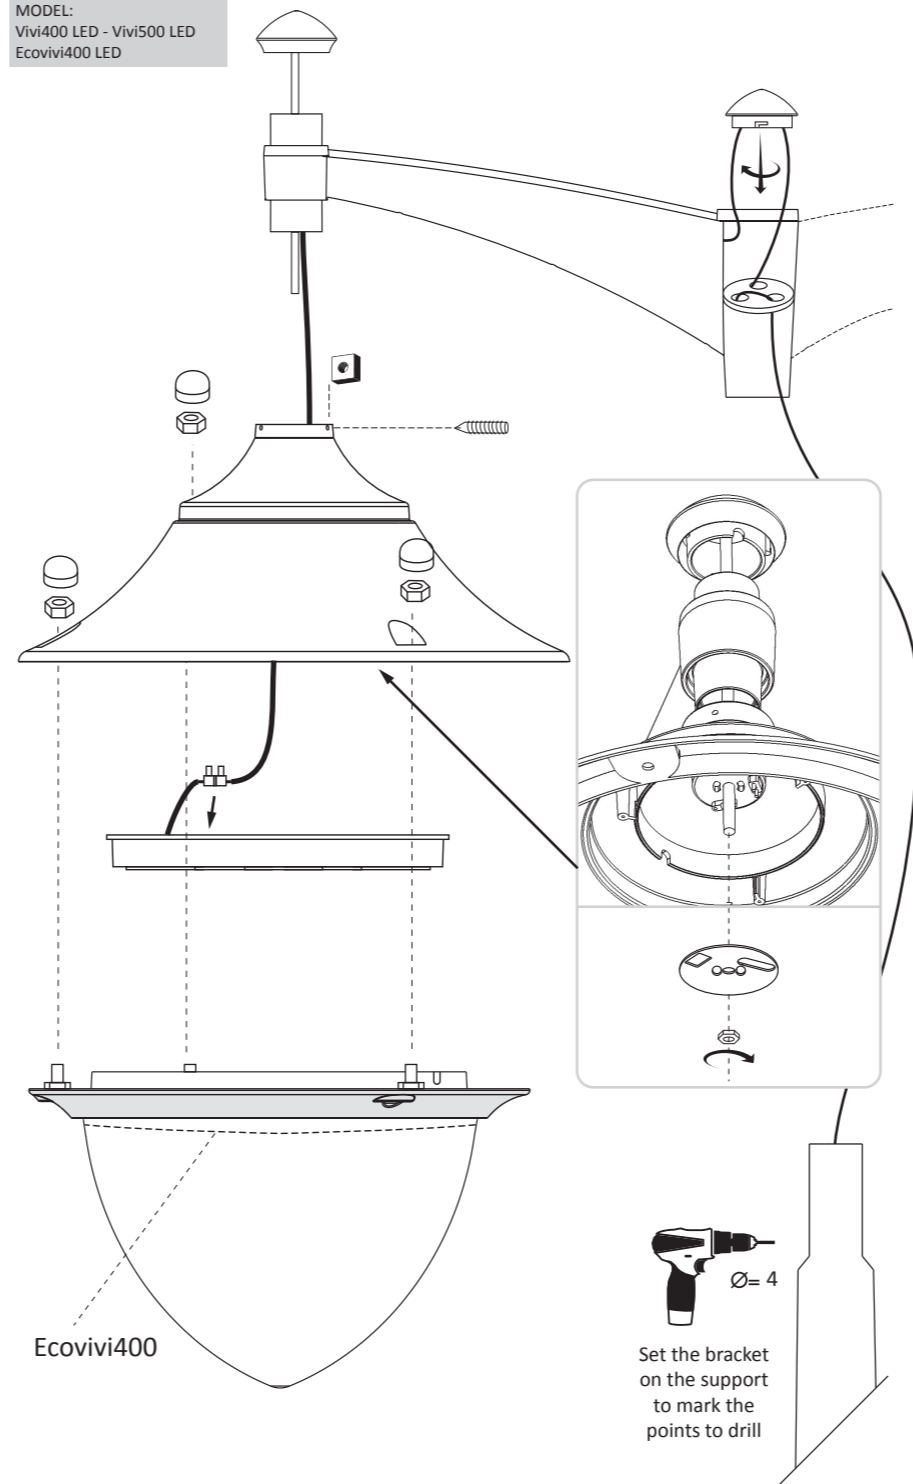

MODEL:
Beppe 500 LED

MODEL:
Vivi400 LED - Vivi500 LED
Ecovivi400 LED

MODEL:
Lot Gino - Lot Remo
Lot Vivi - Lot Ecovivi

MODEL:
Ecovivi500 LED

[WARRANTY] Fumagalli products are CE marked. Declaration CE of conformity available at www.fumagalli.it/company. The warranty of Fumagalli product is of 1 year. In case of evident manufacturing faults, Fumagalli Srl according to his unquestionable judgement, will proceed to the fixation or the replacement. This warranty does not cover any cost neither regarding the transport, nor the uninstillation, nor the re-instillation, nor the dismantlement of the material.