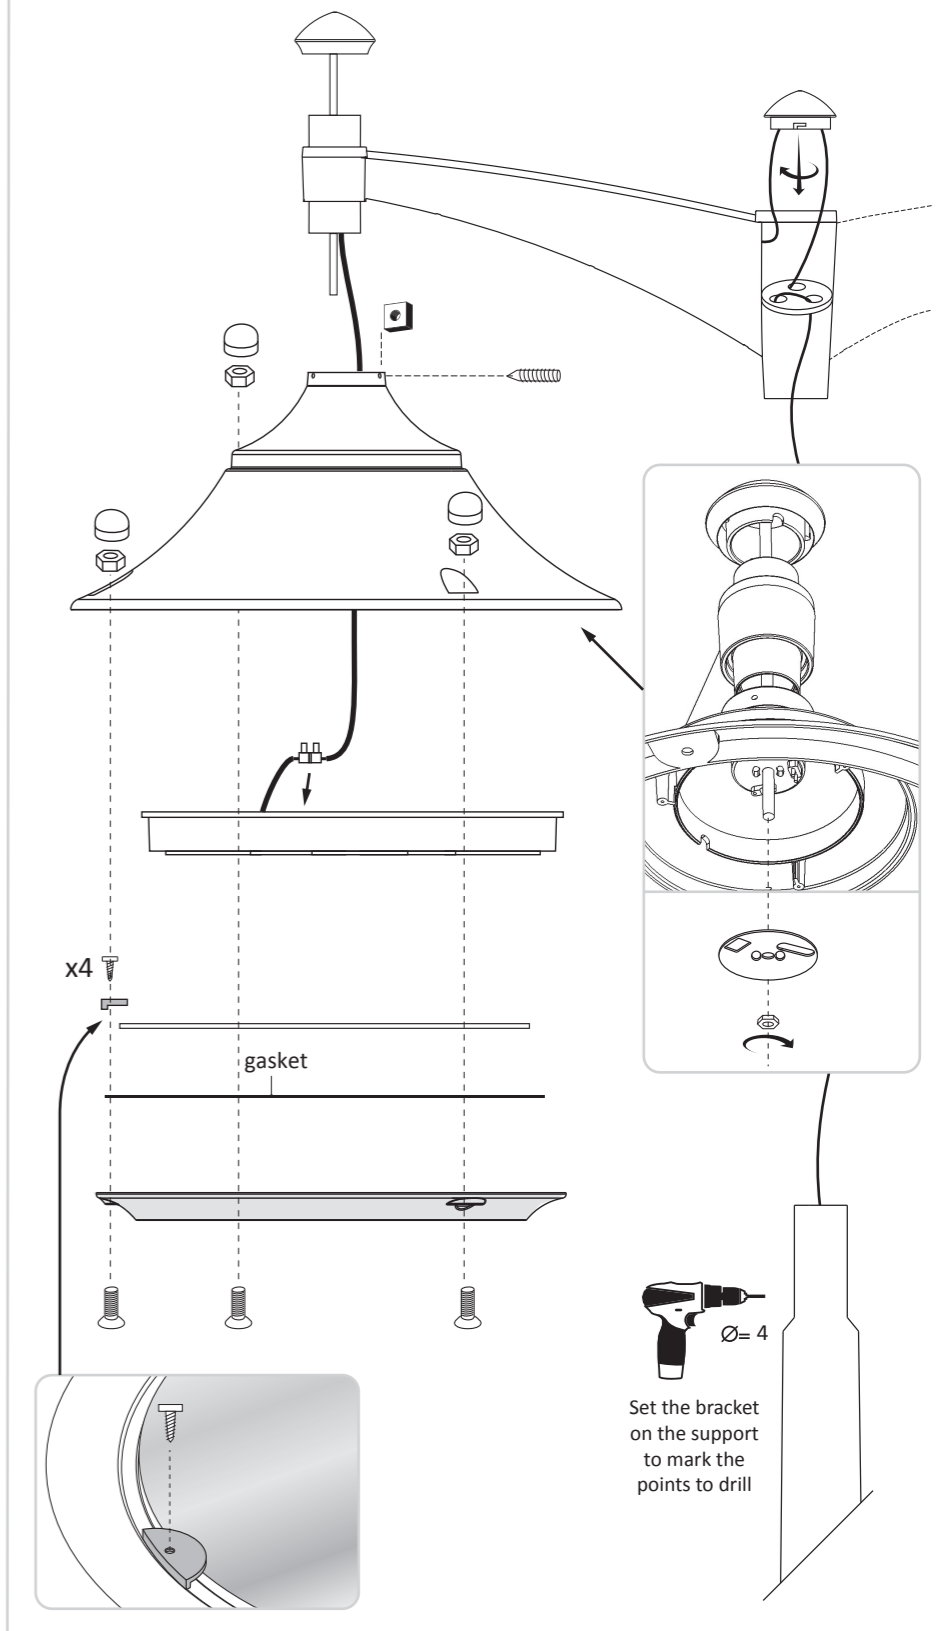

MODEL:
Beppe 500 LED

MODEL:
Vivi400 LED - Vivi500 LED
Ecovivi400 LED

MODEL:
Lot Gino - Lot Remo
Lot Vivi - Lot Ecovivi

MODEL:
Ecovivi500 LED

[WARRANTY] Fumagalli products are CE marked. Declaration CE of conformity available at www.fumagalli.it/company. The warranty of Fumagalli product is of 1 year. In case of evident manufacturing faults, Fumagalli Srl according to his unquestionable judgement, will proceed to the fixation or the replacement. This warranty does not cover any cost neither regarding the transport, nor the uninstillation, nor the re-instillation, nor the dismantlement of the material.