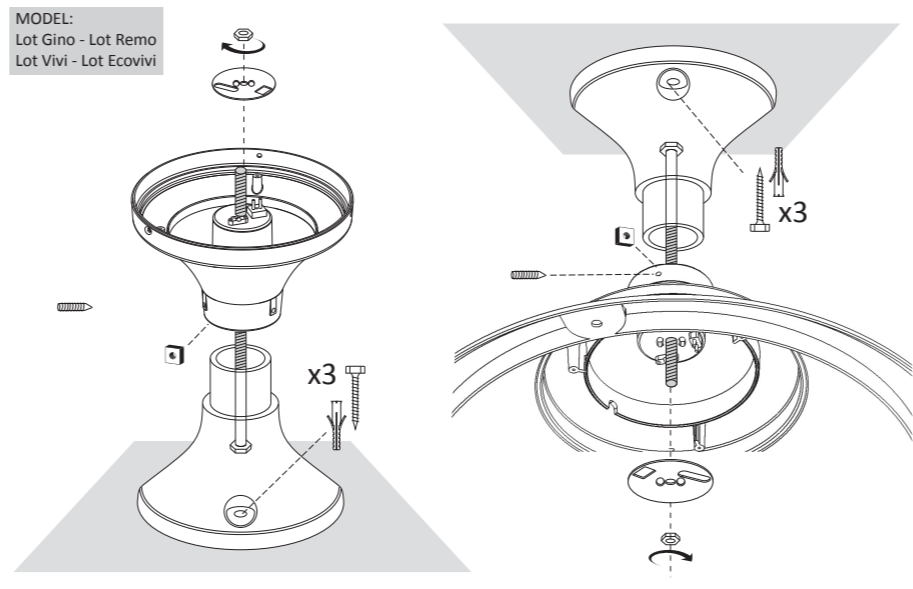

MODEL:
Beppe 500 LED

MODEL:
Vivi400 LED - Vivi500 LED
Ecovivi400 LED

MODEL:
Lot Gino - Lot Remo
Lot Vivi - Lot Ecovivi

MODEL:
Ecovivi500 LED

[WARRANTY] Fumagalli products are CE marked. Declaration CE of conformity available at www.fumagalli.it/company. The warranty of Fumagalli product is of 1 year. In case of evident manufacturing faults, Fumagalli Srl according to his unquestionable judgement, will proceed to the fixation or the replacement. This warranty does not cover any cost neither regarding the transport, nor the uninstillation, nor the re-instillation, nor the dismantlement of the material.