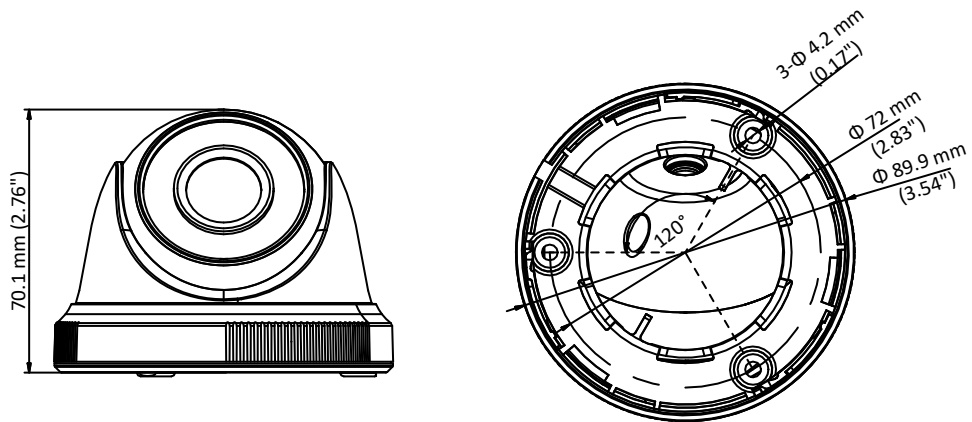

Dimensions

Distributed by

Headquarters
No.555 Qianmo Road, Binjiang District,
Hangzhou 310051, China
T +86-571-8807-5998
overseasbusiness@hikvision.com

Hikvision Poland
T +48-22-460-01-50
poland@hikvision.com

Hikvision USA
T +1-909-895-0400
sales.usa@hikvision.com

Hikvision India
T +91-22-28469900
sales@pramahikvision.com

Hikvision UK
T +44-1628-9021-4
support.uk@hikvision.com

Hikvision Europe
T +31-23-5542770
saleseuro@hikvision.com

Hikvision Italy
T +39-0438-6902
info.it@hikvision.com

Hikvision Singapore
T +65-6684-4718
sg@hikvision.com

Hikvision Middle East
T +971-4-8816086
salesme@hikvision.com

Hikvision France
T +33(0)1-85-330-444
info.fr@hikvision.com

Hikvision Oceania
T +61-2-8599-4233
salesau@hikvision.com

Hikvision Russia
T +7-495-669-67-99
saleru@hikvision.com

Hikvision Spain
T +34-91-737-16-55
info.es@hikvision.com

Hikvision Hong Kong
T +852-2151-1761